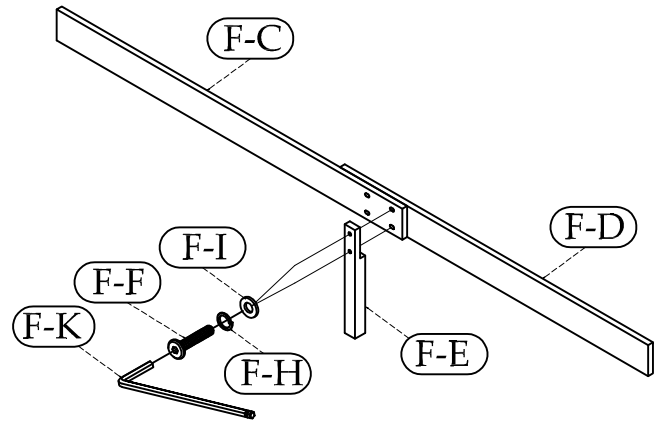

Panel Siderails - 81072

(R-A)

2 pcs

All-Thread Bolt
Ø5/16"-18 x 3-1/2"

(R-B)

8 pcs.

Arc Washer
37x17mm

(R-C)

8 pcs.

Spring Washer
Ø5/16" x Ø13mm

(R-D)

8 pcs.

Flat Washer
Ø5/16" x Ø16mm

(R-E)

8 pcs.

Hex Nut
Ø5/16"x18mm

81072 -- 5/0 - 6/6 Panel Siderails

STEP 1

STEP 2

STEP 3

STEP 4

STEP 5

Adjustable leveler

STEP 6